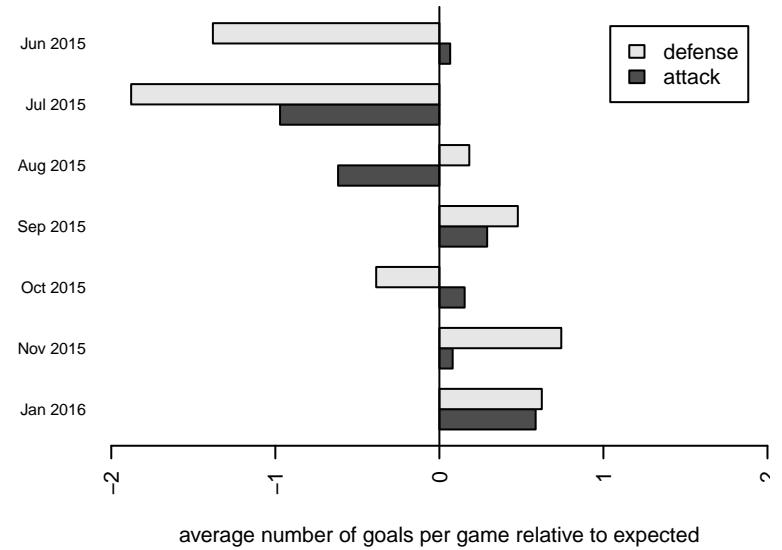

Performance relative to 13 month average