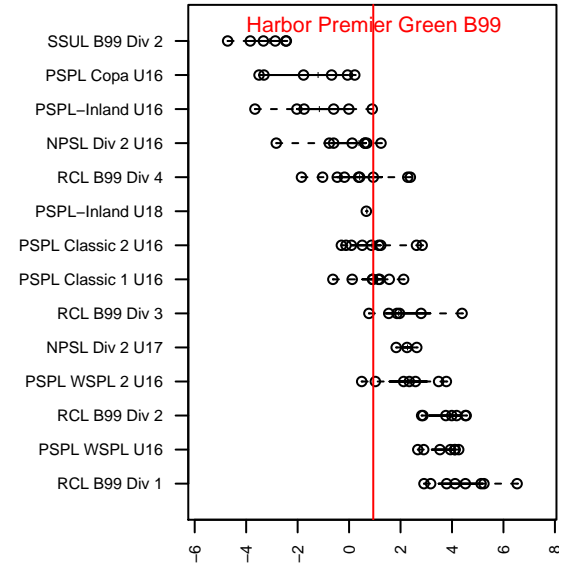

Harbor Premier Green B99

Harbor FC
 Gig Harbor, WA
 B99 total strength=1343
 attack=7.09 defense=6.09
 fall league = RCL B99 Div 4
 notes= Jarrett 2013

alt names used:
 66 Harbor Premier B99
 HARBOR PREMIER B99 (WA)
 Harbor Premier Green
 HARBOR PREMIER B99 (WA)
 Harbor Premier B99 Green
 Harbor Premier B99 Green A
 Harbor Premier B99 Green A

**attack and defense variance (black dot)
relative to other teams
and top 10 in region**

**attack and defense rating
relative to others at age
and all opponents in last 13 months**

Performance relative to 13 month average