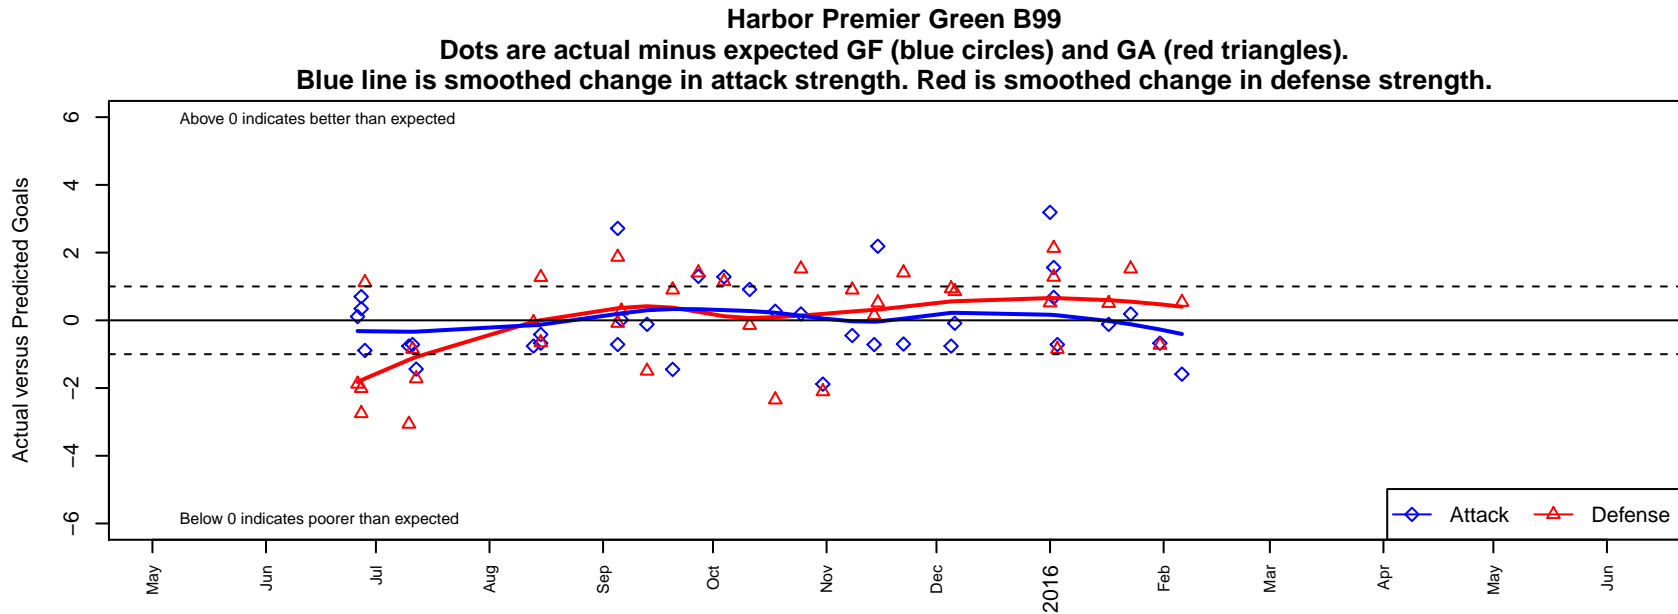

Harbor Premier Green B99

Harbor FC
 Gig Harbor, WA
 B99 total strength=1343
 attack=7.09 defense=6.09
 fall league = RCL B99 Div 4
 notes= Jarrett 2013

alt names used:
 66 Harbor Premier B99
 HARBOR PREMIER B99 (WA)
 Harbor Premier Green
 HARBOR PREMIER B99 (WA)
 Harbor Premier B99 Green
 Harbor Premier B99 Green A
 Harbor Premier B99 Green A

**attack and defense variance (black dot)
relative to other teams
and top 10 in region**

**attack and defense rating
relative to others at age
and all opponents in last 13 months**

Performance relative to 13 month average