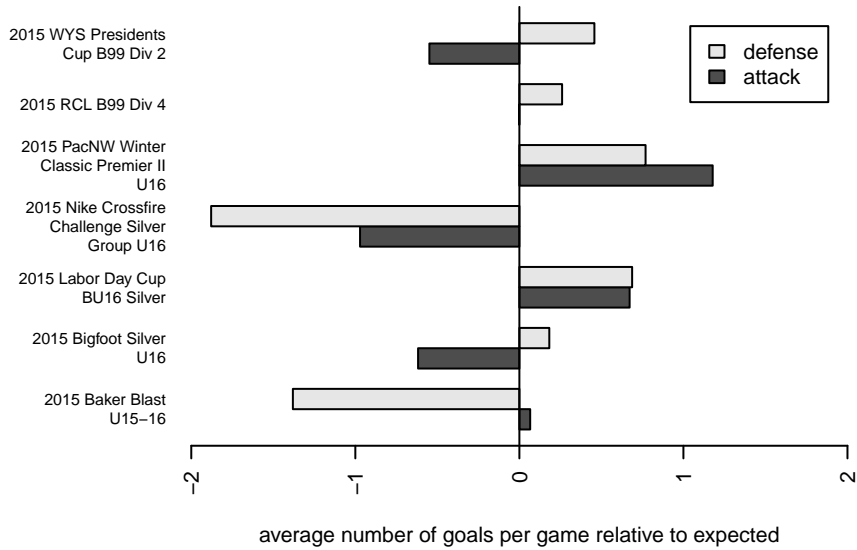

Harbor Premier Green B99

Harbor FC
 Gig Harbor, WA
 B99 total strength=1343
 attack=7.09 defense=6.09
 fall league = RCL B99 Div 4
 notes= Jarrett 2013

alt names used:
 66 Harbor Premier B99
 HARBOR PREMIER B99 (WA)
 Harbor Premier Green
 HARBOR PREMIER B99 (WA)
 Harbor Premier B99 Green
 Harbor Premier B99 Green A
 Harbor Premier B99 Green A

Venues played:
 2015 Baker Blast U15-16
 2015 Nike Crossfire Challenge Silver Group U1
 2015 Bigfoot Silver U16
 2015 Labor Day Cup BU16 Silver
 2015 RCL B99 Div 4
 2015 PacNW Winter Classic Premier II U16
 2015 WYS Presidents Cup B99 Div 2

**attack and defense variance (black dot)
relative to other teams
and top 10 in region**

**attack and defense rating
relative to others at age
and all opponents in last 13 months**

Performance relative to 13 month average